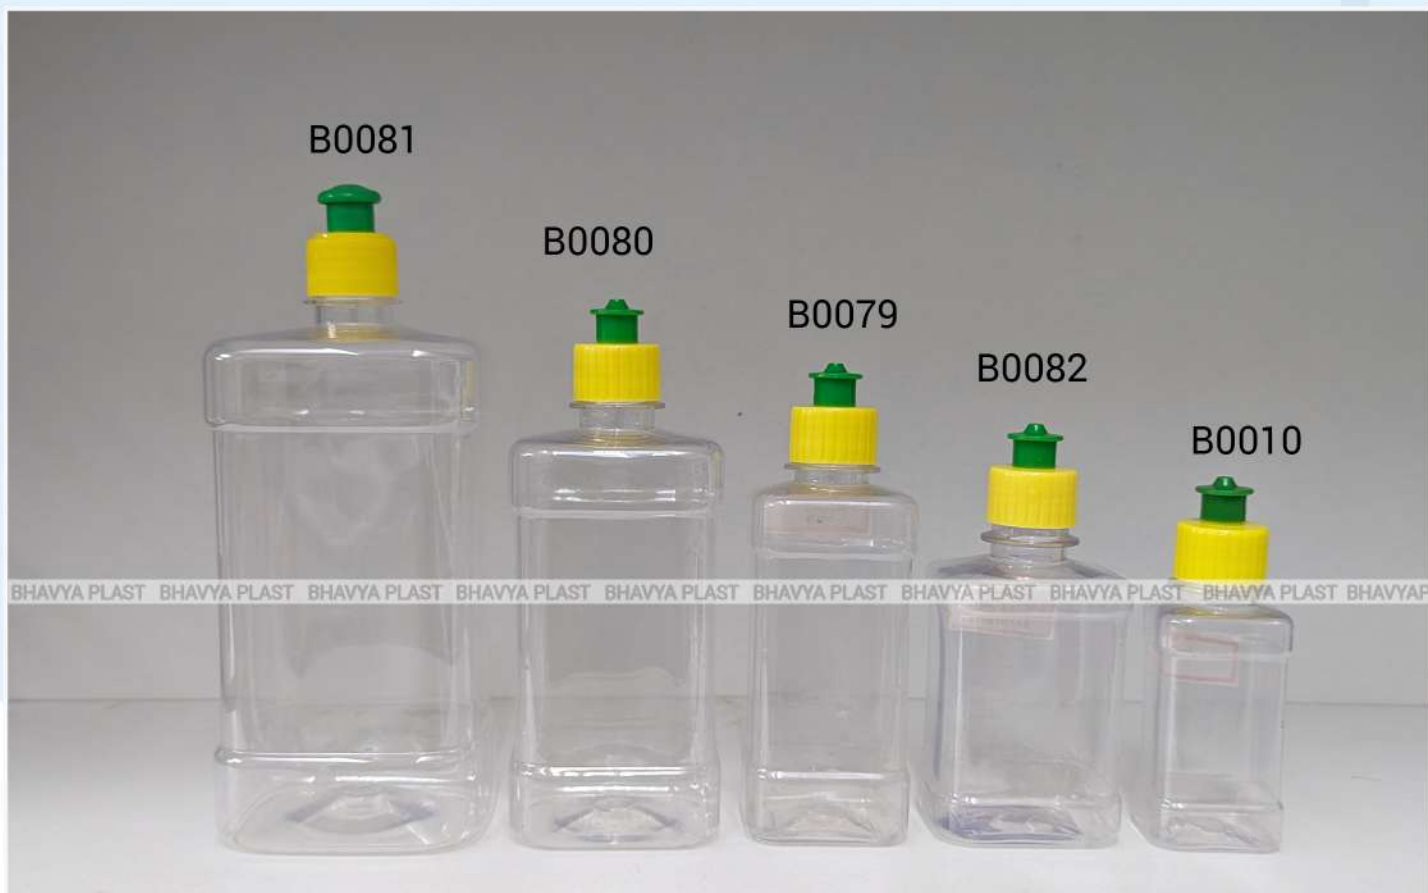

PRODUCT NAME: PERFORA

 ITEM CODE NO	 SIZE	 NECK SIZE	 HEIGHT
B0255	1ltr	28mm	190mm

PRODUCT NAME: PRL

 ITEM CODE NO	 SIZE	 NECK SIZE	 HEIGHT
B0099	1ltr	28mm	235mm
B0098	500ml	28mm	190mm
B0097	250ml	28mm	155mm
B0005	125ml	28mm	125mm

PRODUCT NAME: PS

 ITEM CODE NO	 SIZE	 NECK SIZE	 HEIGHT
B0123	500ml	28mm	195mm

PRODUCT NAME: R-PHARMA

 ITEM CODE NO	 SIZE	 NECK SIZE	 HEIGHT
B0073	500ml	38mm	195mm

PRODUCT NAME: R-PHARMA

 ITEM CODE NO	 SIZE	 NECK SIZE	 HEIGHT
B0070	200ml	28mm	200mm

PRODUCT NAME: ROUND MANGO

 ITEM CODE NO	 SIZE	 NECK SIZE	 HEIGHT
B0175	100ml	28mm	125mm

PRODUCT NAME: SOS

 ITEM CODE NO	 SIZE	 NECK SIZE	 HEIGHT
B0092	200ml	28mm	165mm

PRODUCT NAME: SQ

 ITEM CODE NO	 SIZE	 NECK SIZE	 HEIGHT
B0081	1ltr	28mm	205mm
B0080	500ml	28mm	170mm
B0079	250ml	28mm	145mm
B0082	250ml	28mm	125mm
B0010	100ml	28mm	110mm

PRODUCT NAME: TRIANGLE

 ITEM CODE NO	 SIZE	 NECK SIZE	 HEIGHT
A0135	150ml	24mm	150mm

PRODUCT NAME: VELVERY

 ITEM CODE NO	 SIZE	 NECK SIZE	 HEIGHT
B0207	250ml	38mm	205mm

PRODUCT NAME: WOKER AMBER

 ITEM CODE NO	 SIZE	 NECK SIZE	 HEIGHT
B0075	500ml	28mm	210mm
B0153	400ml	28mm	190mm