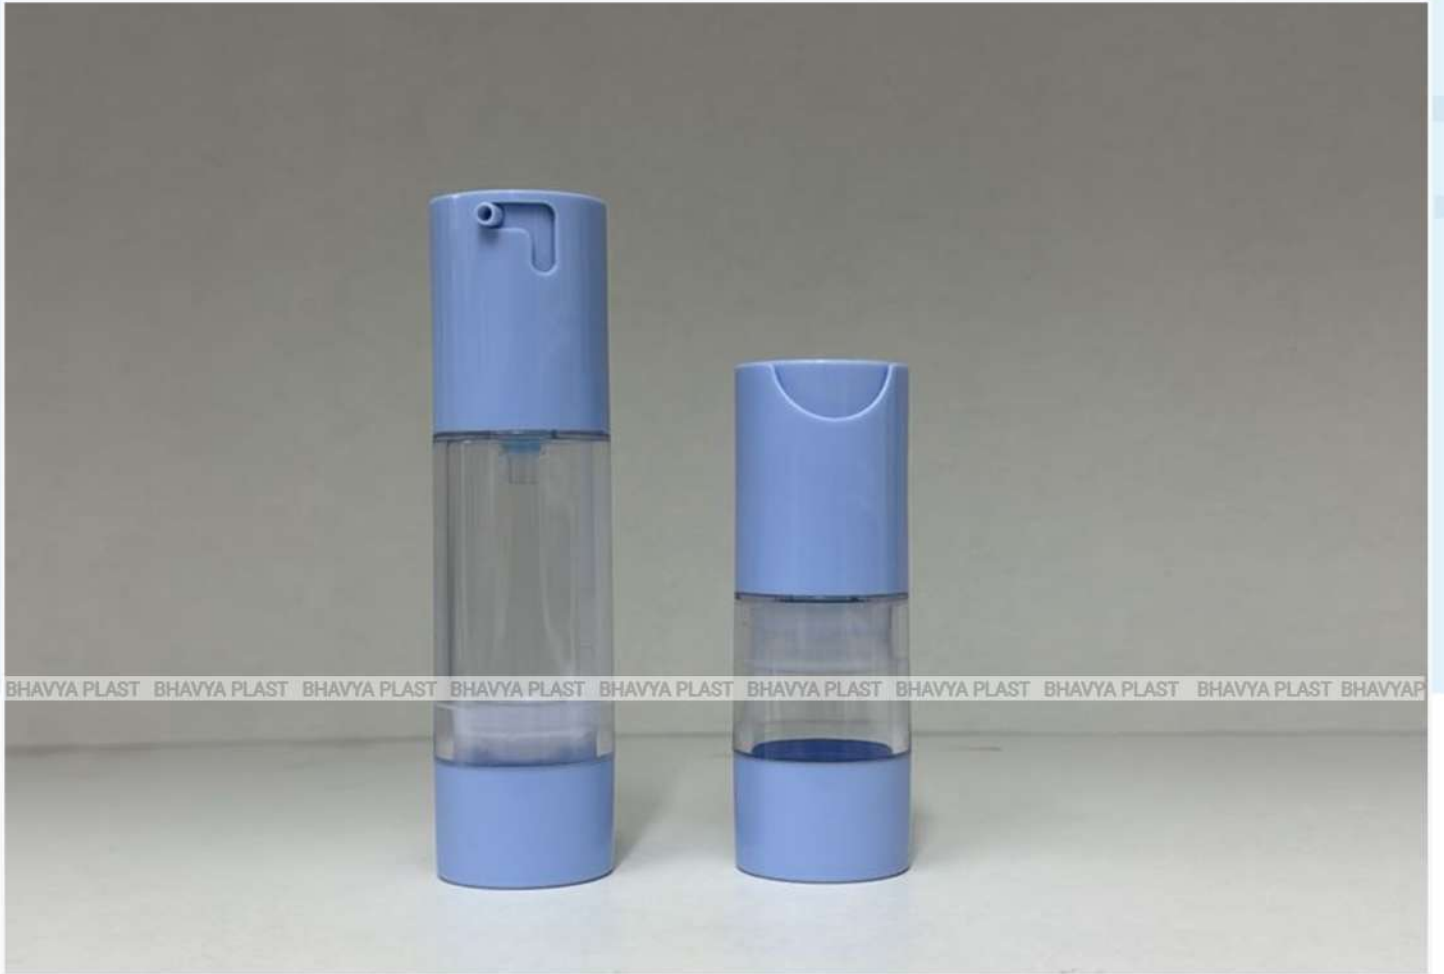

ITEM CODE NO	SIZE	HEIGHT
IP12	30ml	120mm
IP13	15ml	90mm